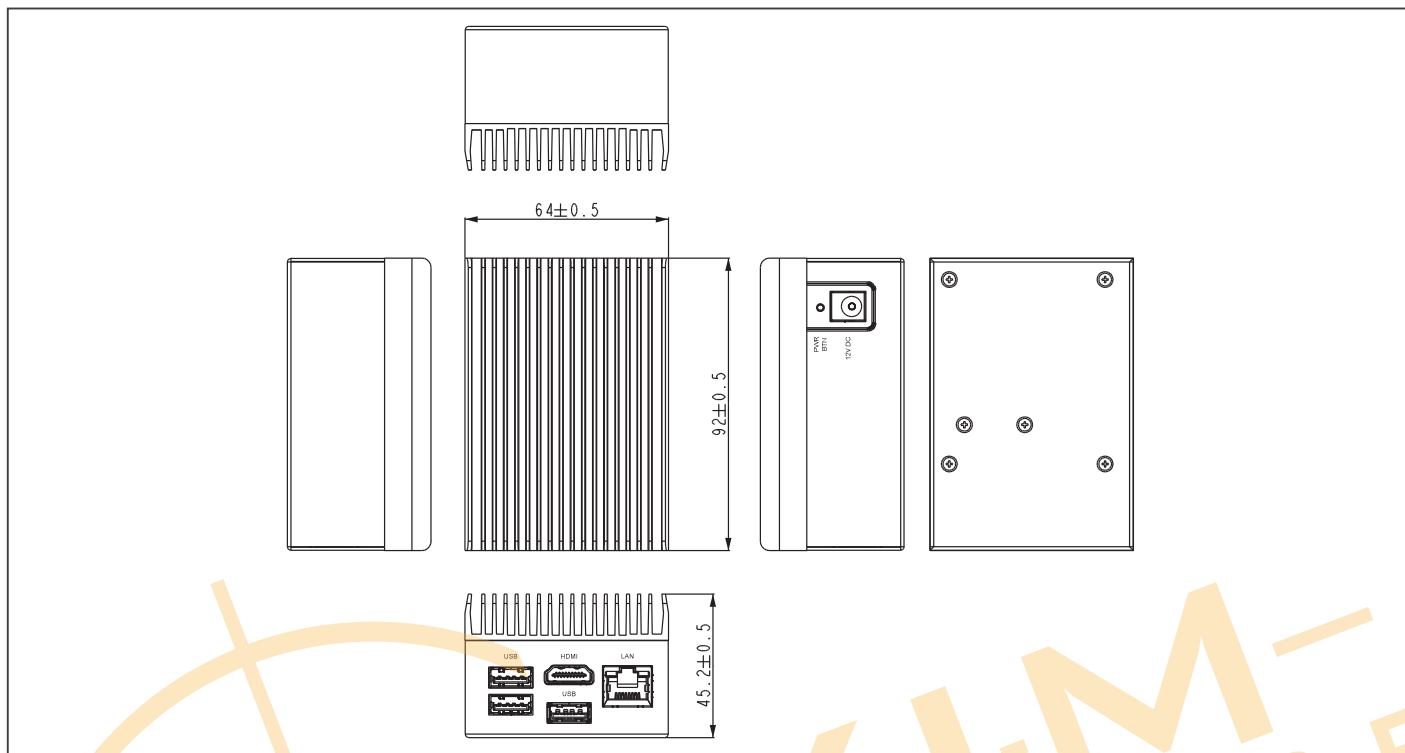

UP 7000 Edge

UP 7000 System with Intel® Processor N-series Processor (formerly Alder Lake N)

Features

- Intel® Processor N-series
- Onboard LPDDR5 Memory, up to 8GB
- Onboard eMMC Storage, up to 64GB
- 1Gigabit LAN x 1
- HDMI 1.4b x 1
- USB 3.2 Gen 2 (Type-A) x 3
- 12V DC-in, 5A
- TPM 2.0

Specifications

System	
CPU	Intel® Processor N200 Intel® Processor N97 Intel® Processor N100 Intel® Processor N50 (formerly Alder Lake-N)
Memory	Up to 8GB LPDDR5
Graphics	Intel® UHD Graphics for 12th Gen Intel® Processors
Storage	Up to 64GB eMMC
Ethernet	1GbE RJ-45 x 1 (Realtek RTL8111H CG)
WiFi/BT	—
Expansion Slot	HDMI 1.4b/USB 3.2 Gen 2 STACK Connector x 1 (Type-A) Power Button x 1
Security	Onboard TPM 2.0
OS Support	Windows 10 LTSC 2021 Linux: Ubuntu 22.04 LTS/Kernel 5.15, Yocto 4.0
I/O Placements	
USB	USB 3.2 Gen 2 (Type-A) x 3
Display Port	HDMI 1.4b x 1
Ethernet	1GbE RJ-45 x 1 (Realtek RTL8111H CG)
COM	—
Audio	—
GPIO	—
Power Supply	
Power requirement	12V DC-in, 5A
Power supply type	AT/ATX (ATX as default)
Power Consumption (Typical)	30W~36W
Mechanical	
Mounting	VESA Mount (optional)
Dimensions (WxHxD)	3.62" x 2.52" x 1.78" (92mm x 64mm x 45.2mm)
Net Weight	0.68 lbs (0.31kg)
Gross Weight	1.04 lbs (0.47kg)
Environment	
Operating Temperature	32°F ~ 131°F (0°C ~ 55°C) with 0.5m/s air flow
Operating Humidity	10% ~ 80% relative humidity, non-condensing
Storage Temperature	-4°F ~ 158°F (-20°C ~ 70°C)
MTBF	685,218 Hours
Certification	CE/FCC Class A, RoHS Compliant, REACH

Dimension

Unit: mm

Ordering Information

Part Number	CPU	Core	Memory	Storage
UP-EDGE-ADLN50-A10-0432	Intel® Processor N50	2	4GB	32GB
UP-EDGE-ADLN100-A10-0432	Intel® Processor N100	4	4GB	32GB
UP-EDGE-ADLN100-A10-0864	Intel® Processor N100	4	8GB	64GB
UP-EDGE-ADLN97-A10-0864	Intel® Processor N97	4	8GB	64GB
UP-EDGE-ADLN200-A10-0864	Intel® Processor N200	4	8GB	64GB