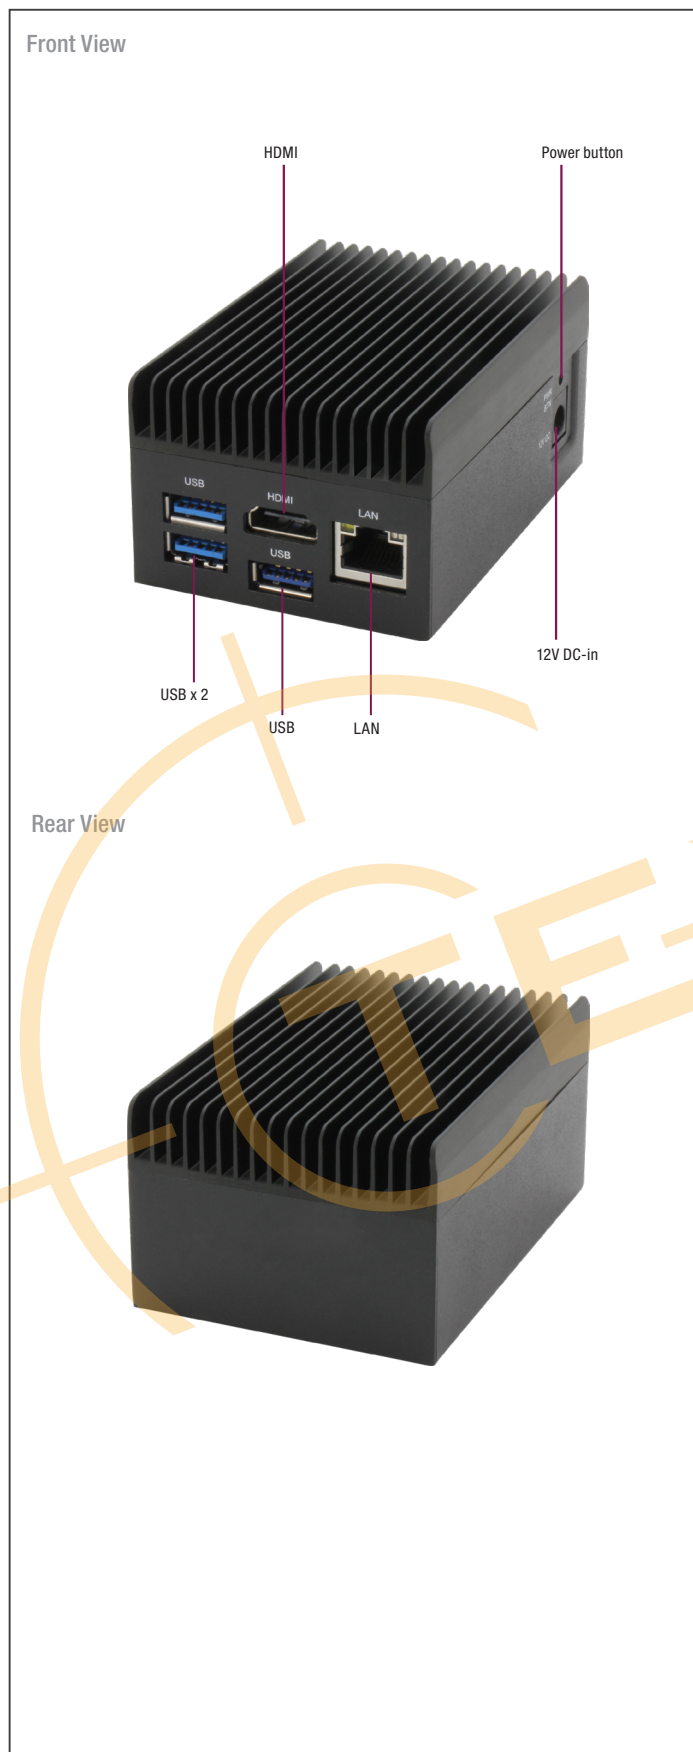

UP 7000 Edge

UP 7000 System with Intel® Processor N-series Processor (formerly Alder Lake N)

Features

- Intel® Processor N-series
- Onboard LPDDR5 Memory, up to 8GB
- Onboard eMMC Storage, up to 64GB
- 1Gigabit LAN x 1
- HDMI 1.4b x 1
- USB 3.2 Gen 2 (Type-A) x 3
- 12V DC-in, 5A
- TPM 2.0

Specifications

System	
CPU	Intel® Processor N200 Intel® Processor N97 Intel® Processor N100 Intel® Processor N50 (formerly Alder Lake-N)
Memory	Up to 8GB LPDDR5
Graphics	Intel® UHD Graphics for 12th Gen Intel® Processors
Storage	Up to 64GB eMMC
Ethernet	1GbE RJ-45 x 1 (Realtek RTL8111H CG)
WiFi/BT	—
Expansion Slot	HDMI 1.4b/USB 3.2 Gen 2 STACK Connector x 1 (Type-A) Power Button x 1
Security	Onboard TPM 2.0
OS Support	Windows 10 LTSC 2021 Linux: Ubuntu 22.04 LTS/Kernel 5.15, Yocto 4.0
I/O Placements	
USB	USB 3.2 Gen 2 (Type-A) x 3
Display Port	HDMI 1.4b x 1
Ethernet	1GbE RJ-45 x 1 (Realtek RTL8111H CG)
COM	—
Audio	—
GPIO	—
Power Supply	
Power requirement	12V DC-in, 5A
Power supply type	AT/ATX (ATX as default)
Power Consumption (Typical)	30W~36W
Mechanical	
Mounting	VESA Mount (optional)
Dimensions (WxHxD)	3.62" x 2.52" x 1.78" (92mm x 64mm x 45.2mm)
Net Weight	0.68 lbs (0.31kg)
Gross Weight	1.04 lbs (0.47kg)
Environment	
Operating Temperature	32°F ~ 131°F (0°C ~ 55°C) with 0.5m/s air flow
Operating Humidity	10% ~ 80% relative humidity, non-condensing
Storage Temperature	-4°F ~ 158°F (-20°C ~ 70°C)
MTBF	685,218 Hours
Certification	CE/FCC Class A, RoHS Compliant, REACH

Dimension

Unit: mm

Ordering Information

Part Number	CPU	Core	Memory	Storage
UP-EDGE-ADLN50-A10-0432	Intel® Processor N50	2	4GB	32GB
UP-EDGE-ADLN100-A10-0432	Intel® Processor N100	4	4GB	32GB
UP-EDGE-ADLN100-A10-0864	Intel® Processor N100	4	8GB	64GB
UP-EDGE-ADLN97-A10-0864	Intel® Processor N97	4	8GB	64GB
UP-EDGE-ADLN200-A10-0864	Intel® Processor N200	4	8GB	64GB