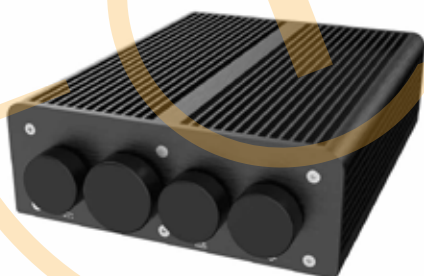

UP 7000 Edge IP65

PRELIMINARY

UP 7000 Edge IP65 with Intel Atom® x7433RE Processor (formerly Amston Lake)

www.texim-europe.com

Front View

Rear View

Features

- IP65 Edge Computing System
- Intel Atom® x7433RE Processor
- Onboard LPDDR5 Memory, 8GB
- Onboard eMMC Storage, 64GB
- 1x 1Gigabit LAN
- 1x HDMI 1.4b
- 1x USB 3.2 Gen 2 (Type-A)
- 12V DC-in, 5A
- TPM 2.0

UP 7000 Edge IP65

Dimension

Unit: mm

Ordering Information

PART NUMBER	CPU	MEMORY	Storage	Remarks
UP-EDIP-ADLN33REW1-A10-0864	Intel Atom® x7433RE	8GB	64GB	
UP-EDIP-ADLN33REW1-A10-0864-W01	Intel Atom® x7433RE	8GB	64GB	Win 10 IoT LTSC
UP-EDIP-ADLN33REW1-A10-0864-U01	Intel Atom® x7433RE	8GB	64GB	Ubuntu OS 22.04

Optional Accessories

Part Number	Description
EP-CBPC125V3PUS	US Power Cord Plug 1800±30mm cable length
EP-CBPC250V3PEU	EU Power Cord Plug 1800±30mm cable length
EP-CBPC250V3PUK	UK Power Cord Plug 1800±30mm cable length
EP-PS12V5A60WFJ	12V 5A 60W Power Supply. Cable Length 1200mm. DC Jack: 5.5x2.1mm Non-lockable Type.