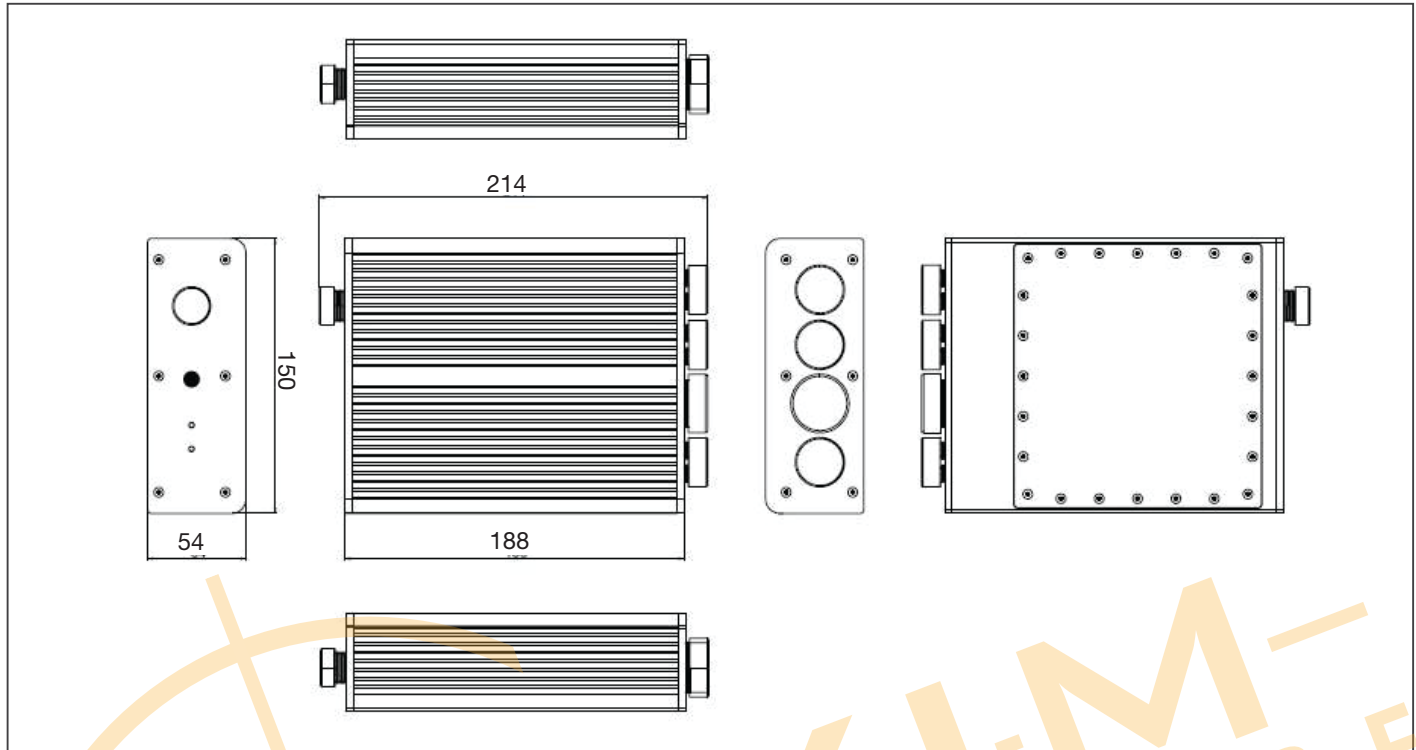

UP 7000 Edge IP65

PRELIMINARY

UP 7000 Edge IP65 with Intel Atom® x7433RE Processor (formerly Amston Lake)

www.texim-europe.com

Front View

Rear View

Features

- IP65 Edge Computing System
- Intel Atom® x7433RE Processor
- Onboard LPDDR5 Memory, 8GB
- Onboard eMMC Storage, 64GB
- 1x 1Gigabit LAN
- 1x HDMI 1.4b
- 1x USB 3.2 Gen 2 (Type-A)
- 12V DC-in, 5A
- TPM 2.0

Specifications

System	
CPU	Intel Atom® x7433RE Processor (formerly Amston Lake)
Memory	8GB LPDDR5 RAM, dual channel
Graphics	Intel® UHD Graphics for 12th Gen Intel® Processors
Storage	64GB eMMC
BIOS	256Mbit Flash ROM x1, AMI BIOS
TPM	TPM2.0 onboard
I/O Placements	
USB	1x USB 3.2 Gen2
Display Interface	1x HDMI 1.4b
Ethernet	1x 1GbE LAN
Power Supply	
Power requirement	12V DC-in, 5A
Power supply type	AT (default)/ATX
Power Consumption(Typical)	30W - 36W
Mechanical	
Mounting	Optional Wall-mount
Dimensions (WxHxD)	150 x 214 x 54mm
Net Weight	—
Gross Weight	TBD
IP	IP 65
Fan	Fanless
Environment	
Operating Temperature	-20°C ~ 70°C (-4°F ~ 158°F)
Storage Temperature	-20°C ~ 70°C (-4°F ~ 158°F)
Storage Humidity	0~90%, non-condensing
Vibration	3 Grms/ 5 ~ 500Hz/ operation
MTBF	TBD
Certification	CE FCC Class A

UP 7000 Edge IP65

Dimension

Unit: mm

Ordering Information

PART NUMBER	CPU	MEMORY	Storage	Remarks
UP-EDIP-ADLN33REW1-A10-0864	Intel Atom® x7433RE	8GB	64GB	
UP-EDIP-ADLN33REW1-A10-0864-W01	Intel Atom® x7433RE	8GB	64GB	Win 10 IoT LTSC
UP-EDIP-ADLN33REW1-A10-0864-U01	Intel Atom® x7433RE	8GB	64GB	Ubuntu OS 22.04

Optional Accessories

Part Number	Description
EP-CBPC125V3PUS	US Power Cord Plug 1800±30mm cable length
EP-CBPC250V3PEU	EU Power Cord Plug 1800±30mm cable length
EP-CBPC250V3PUK	UK Power Cord Plug 1800±30mm cable length
EP-PS12V5A60WFJ	12V 5A 60W Power Supply. Cable Length 1200mm. DC Jack: 5.5x2.1mm Non-lockable Type.